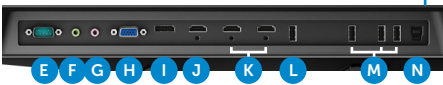

Connectivity

- **E** RS232 connector
- **F** Audio line-out
- **G** Audio line-in
- **H** VGA
- **I** DisplayPort
- **J** HDMI (MHL)
- **K** HDMI 1.4
- **L** USB downstream** (power charging port)
- **M** USB downstream
- **N** USB upstream

What's in the box?	
Components	
• Monitor • Chief LSA1U Wall Mount Kit • Remote control and batteries (AAA x 2) • Remote control holder • Stylus x 2 and stylus holder • Wire saddles	
Cables	
• Power cable (varies by country) • VGA cable • HDMI to HDMI cable • DisplayPort cable • USB 3.0 upstream cable (to enable the USB ports on the monitor)	
Documentation	
• Drivers and documentation media (CD) • Quick Setup Guide • Safety and regulatory information	

* Dell monitors are #1 Worldwide for 3 consecutive years. Source: IHS Global Inc. Desktop Monitor Market Tracker (2013 to 2015) ID#G16000073

** This port supports BC 1.2 compliance charging devices, at 1.5A (power capability 2A max) for fast charging.

¹ For a copy of the Limited Hardware Warranty, write to Dell USA LP, Attn: Warranties, One Dell Way, Round Rock, TX 78682 or see dell.com/warranty.

³ Color gamut (typical) is based on CIE1976 (86%) and CIE1931 (72%) test standards.

⁴ DisplayPort 1.2 - Supports High Bit Rate 2 (HBR2) and Multi-stream transport (MST). C7017T does not support fast AUX transaction, 3D stereo transport and HBR (High bit rate) audio.

Dell 70 Interactive Conference Room Monitor | C7017T

Display	
Model number	C7017T
Viewable image size (diagonal)	176.56 cm (69.513 inches)
Active display area	
Horizontal	1538.88 mm (60.59 inches)
Vertical	865.62 mm (34.08 inches)
Maximum resolution	Full HD 1920 x 1080 at 60 Hz
Aspect ratio	16:9
Pixel pitch	0.802 x 0.802 mm
Brightness (typical)	400 cd/m² ~ 350cd/m² effective
Color gamut (typical)	86%³
Color depth	1.07 billion
Contrast ratio (typical)	4,000:1 (typical)
Viewing angle (typical) (vertical/horizontal)	176°/176°
Response time (typical)	6 ms (gray to gray) fast mode
Panel technology	Vertical Alignment
Surface	Anti-glare
Backlight	LED
Remote control	Brightness and volume adjustment
Built-in speakers	10W x 2
Bezel color	Black

Connectivity	
Connectors	1 x VGA, 3 x HDMI (2 x HDMI 1.4, 1 x HDMI/MHL), 1 x DisplayPort 1.2⁴, 4 x USB 3.0 downstream ports (including 1 power charging port**), 1 x USB 2.0 for touch, Audio line-in, Audio line-out

Design features	
Touch	IR-Technology | 10 points multi touch
VESA mounting support (wall mount included)	400 mm x 400 mm

Extras	
Wall mount kit	Chief LSA1U
Accessories	Stylus x2 + Stylus holder, Remote + remote holder

Power	
AC input voltage/frequency/current (typical)	100 to 240 VAC/50 or 60 Hz ± 3 Hz/4.0 A (max)
Power consumption (normal operation)	230W Max, 145W typical; 120W (ENERGY STAR®)
Power consumption	Standby (USB and RJ45 off) <0.5W Standby (USB Touch on) <2W Standby (USB + RJ45 connected) <4W

Dimensions	
Height	932.6 mm (36.71 inches)
Width	1593.5 mm (62.73 inches)
Depth	95.1 mm (3.74 inches)