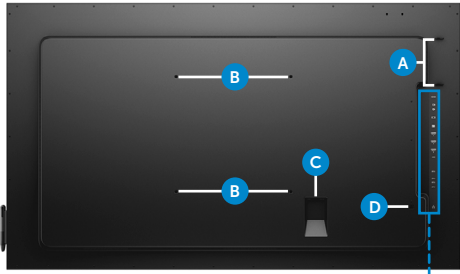

Experience the brilliantly clear Dell 70 Interactive Conference Room Monitor – ideal for conference rooms seating 9 to 12 people.

Back view

- **A** Wire saddle hole
- **B** VESA mounting holes (400 mm x 400 mm)
- **C** AC power connector
- **D** RJ-45 connector

Connectivity

- **E** RS232 connector
- **F** Audio line-out
- **G** Audio line-in
- **H** VGA
- **I** DisplayPort
- **J** HDMI (MHL)
- **K** HDMI 1.4
- **L** USB downstream** (power charging port)
- **M** USB downstream
- **N** USB upstream

What's in the box?	
Components	
• Monitor • Chief LSA1U Wall Mount Kit • Remote control and batteries (AAA x 2) • Remote control holder • Stylus x 2 and stylus holder • Wire saddles	
Cables	
• Power cable (varies by country) • VGA cable • HDMI to HDMI cable • DisplayPort cable • USB 3.0 upstream cable (to enable the USB ports on the monitor)	
Documentation	
• Drivers and documentation media (CD) • Quick Setup Guide • Safety and regulatory information	

* Dell monitors are #1 Worldwide for 3 consecutive years. Source: IHS Global Inc. Desktop Monitor Market Tracker (2013 to 2015) ID#G16000073

** This port supports BC 1.2 compliance charging devices, at 1.5A (power capability 2A max) for fast charging.

¹ For a copy of the Limited Hardware Warranty, write to Dell USA LP, Attn: Warranties, One Dell Way, Round Rock, TX 78682 or see dell.com/warranty.

³ Color gamut (typical) is based on CIE1976 (86%) and CIE1931 (72%) test standards.

⁴ DisplayPort 1.2 - Supports High Bit Rate 2 (HBR2) and Multi-stream transport (MST). C7017T does not support fast AUX transaction, 3D stereo transport and HBR (High bit rate) audio.

Dell 70 Interactive Conference Room Monitor | C7017T

Display	
Model number	C7017T
Viewable image size (diagonal)	176.56 cm (69.513 inches)
Active display area	
Horizontal	1538.88 mm (60.59 inches)
Vertical	865.62 mm (34.08 inches)
Maximum resolution	Full HD 1920 x 1080 at 60 Hz
Aspect ratio	16:9
Pixel pitch	0.802 x 0.802 mm
Brightness (typical)	400 cd/m² ~ 350cd/m² effective
Color gamut (typical)	86%³
Color depth	1.07 billion
Contrast ratio (typical)	4,000:1 (typical)
Viewing angle (typical) (vertical/horizontal)	176°/176°
Response time (typical)	6 ms (gray to gray) fast mode
Panel technology	Vertical Alignment
Surface	Anti-glare
Backlight	LED
Remote control	Brightness and volume adjustment
Built-in speakers	10W x 2
Bezel color	Black

Connectivity	
Connectors	1 x VGA, 3 x HDMI (2 x HDMI 1.4, 1 x HDMI/MHL), 1 x DisplayPort 1.2⁴, 4 x USB 3.0 downstream ports (including 1 power charging port**), 1 x USB 2.0 for touch, Audio line-in, Audio line-out

Design features	
Touch	IR-Technology | 10 points multi touch
VESA mounting support (wall mount included)	400 mm x 400 mm

Extras	
Wall mount kit	Chief LSA1U
Accessories	Stylus x2 + Stylus holder, Remote + remote holder

Power	
AC input voltage/frequency/current (typical)	100 to 240 VAC/50 or 60 Hz ± 3 Hz/4.0 A (max)
Power consumption (normal operation)	230W Max, 145W typical; 120W (ENERGY STAR®)
Power consumption	Standby (USB and RJ45 off) <0.5W Standby (USB Touch on) <2W Standby (USB + RJ45 connected) <4W

Dimensions	
Height	932.6 mm (36.71 inches)
Width	1593.5 mm (62.73 inches)
Depth	95.1 mm (3.74 inches)