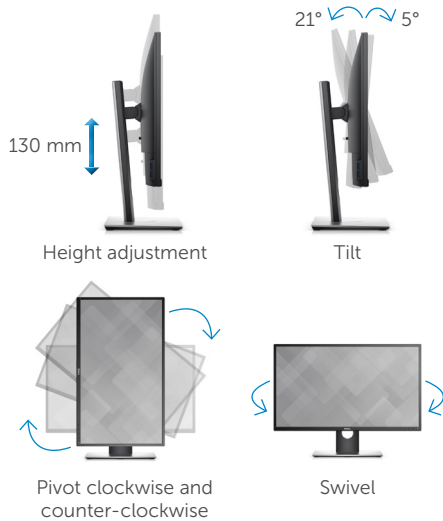

Thank you
for making
Dell Monitors

#1
worldwide*

For more information visit
www.dell.com/monitors

Easily adjust the panel to your preferred viewing position.

Connectors

- A** Power cable connector
- B** HDMI
- C** DisplayPort
- D** VGA
- E** USB upstream
- F** USB downstream
- G** Stand lock feature

Distriubted by
BCDVIDEO™

Dell 27 Monitor | P2717H

Display	
Model number	P2717H
Viewable image size (diagonal)	68.6 cm (27 inches)
Active display area	
Horizontal	597.92 mm (23.54 inches)
Vertical	336.30 mm (13.24 inches)
Maximum resolution	1920 x 1080 at 60 Hz
Aspect ratio	16:9
Pixel pitch	0.311 mm x 0.311 mm
Brightness (typical)	300 cd/m ²
Color gamut (typical)	82% ¹
Color depth	16.7 million colors
Contrast ratio (typical)	1000:1
Mega dynamic contrast ratio	4 million:1
Viewing angle (typical) (vertical/horizontal)	178°/178°
Response time (typical)	6 ms gray-to-gray (typical)
Panel technology, surface	In-plane switching
Backlight	LED
Bezel color	Black

Connectivity	
Connectors	DisplayPort 1.2, HDMI 1.4, VGA, 2 x USB 3.0 (side), 2 x USB 2.0 (bottom)
Features	
Stand	Tilt (Typical: 5° forward or 21° backward), pivot (90°), swivel (45°), height adjustable (130 mm)
Security	Security lock slot (security lock not included)
VESA mounting support (wall mount kit sold separately)	Dell Quick Release feature (100 x 100 mm)
Other	ComfortView, Dell DisplayManager with Easy Arrange, narrow bezel, stepped feature

Dimensions (with stand)	
Height (compressed ~ extended)	415.3 mm ~ 544.9 mm (16.35 inches ~ 21.45 inches)
Width	621.1 mm (24.45 inches)
Depth	200.3 mm (7.89 inches)

Weight	
Weight (panel only – no stand)	4.58 kg (10.10 lb)
Weight (with stand)	7.44 kg (16.40 lb)
Shipping weight	9.76 kg (21.52 lb)