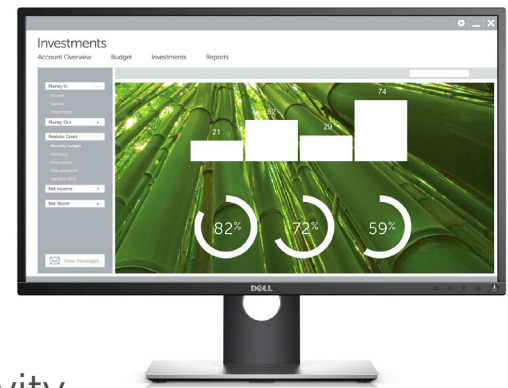

Dell 27 Monitor P2717H

The smart choice to help boost productivity with more comfort and convenience.

Enhanced productivity

Help boost your productivity with this 27" 16:9 aspect ratio monitor.

- Enjoy a better visual experience with a slim border design — great for multi-monitor setups.
- Efficiently auto apply predefined color settings for various applications via Dell Auto Mode.
- Easily tile and view your software applications side by side with the Dell Easy Arrange feature.
- Reduce desk clutter with integrated power and cable management.

Improved comfort

Work the way you like, comfortably.

- Adjust your view with flexible adjustability features including tilt, pivot, swivel and height-adjustable stand.
- See images clearly with consistent colors across an ultrawide viewing angle.
- Optimize eye comfort with a flicker-free screen and ComfortView feature⁶ which minimizes blue light emission.
- Enjoy added convenience and usability thanks to two easily accessible USB 3.0 ports located on the side of the monitor.

Distriubted by
BCDVIDEO™

Dell 27 Monitor | P2717H

Display	
Model number	P2717H
Viewable image size (diagonal)	68.6 cm (27 inches)
Active display area	
Horizontal	597.92 mm (23.54 inches)
Vertical	336.30 mm (13.24 inches)
Maximum resolution	1920 x 1080 at 60 Hz
Aspect ratio	16:9
Pixel pitch	0.311 mm x 0.311 mm
Brightness (typical)	300 cd/m ²
Color gamut (typical)	82% ¹
Color depth	16.7 million colors
Contrast ratio (typical)	1000:1
Mega dynamic contrast ratio	4 million:1
Viewing angle (typical) (vertical/horizontal)	178°/178°
Response time (typical)	6 ms gray-to-gray (typical)
Panel technology, surface	In-plane switching
Backlight	LED
Bezel color	Black