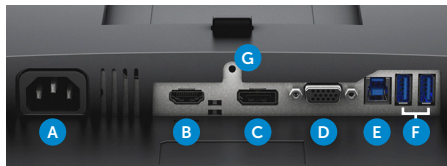

Thank you
for making
Dell Monitors

#1
worldwide*

For more information visit
www.dell.com/monitors

Easily adjust the panel to your preferred viewing position.

Connectors

- A** Power cable connector
- B** HDMI
- C** DisplayPort
- D** VGA
- E** USB upstream
- F** USB downstream
- G** Stand lock feature

What's in the box?

Components

- Monitor panel
- Stand (riser and base)

Cables

- Power cable (varies by country)
- VGA, DisplayPort, USB 3.0 upstream cables

Documentation

- Drivers and documentation media (CD)
- Quick Setup Guide
- Safety and regulatory information

Connectivity	
Connectors	DisplayPort 1.2, HDMI 1.4, VGA, 2 x USB 3.0 (side), 2 x USB 2.0 (bottom)
Features	
Stand	Tilt (Typical: 5° forward or 21° backward), pivot (90°), swivel (45°), height adjustable (130 mm)
Security	Security lock slot (security lock not included)
VESA mounting support (wall mount kit sold separately)	Dell Quick Release feature (100 x 100 mm)
Other	ComfortView, Dell DisplayManager with Easy Arrange, narrow bezel, stepped feature